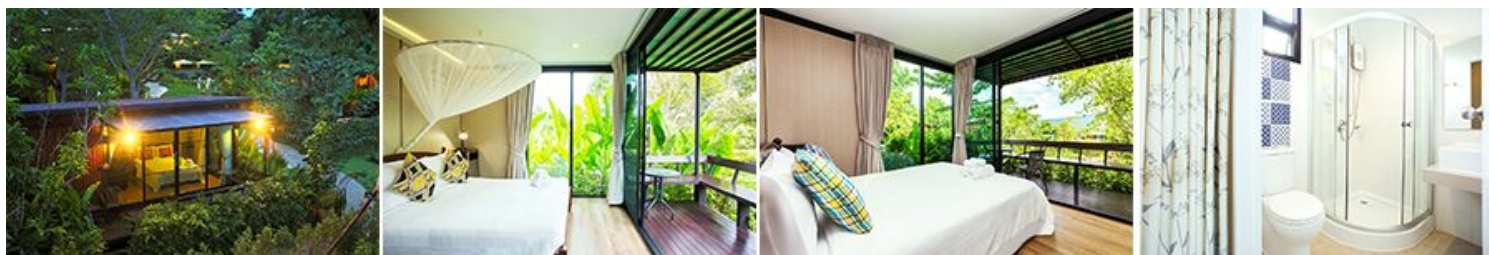

Superior Villa

Double bed (queen size)	Capacity 2 persons (Possibility of an extra bed)
Size 28.5 sqm	32-inch flat screen TV with satellite channels
Garden view	Free in-room Wi-Fi access

Private balcony	Direct dial telephone
Safe deposit box	Electric kettle with complimentary coffee and tea
Bottled water	Hair dryer
Individually controlled air conditioning	Bath amenities and toiletry items
Blackout curtains	Cosmetic mirror in the bathroom
Sofa	Minibar
Slipper	Extension lead
Umbrella	Ashtray
Lighter	Mosquito spray
Flashlight	Hot shower
Bottle opener	Fan
Towels	Private bathroom
lamp	

Deluxe Villa

Double bed (king size) or Twin bed	Capacity 2 persons (Possibility of an extra bed)
Size 35 sqm	32-inch flat screen TV with satellite channels
Garden and mountain view	Free in-room Wi-Fi access
Private balcony	Direct dial telephone
Safe deposit box	Electric kettle with complimentary coffee and tea
Bottled water	Hair dryer
Individually controlled air conditioning	Bath amenities and toiletry items
Blackout curtains	Cosmetic mirror in the bathroom
Sofa	Minibar
Slipper	Extension lead
Umbrella	Ashtray
Lighter	Mosquito spray

Flashlight	Hot shower
Bottle opener	Fan
Towels	Private bathroom
lamp	

Family Villa

1 Double bed (queen size) and 2 single beds	Capacity 4 persons (Extra bed not available)
Size 45 sqm	32-inch flat screen TV with satellite channels
Garden view	Free in-room Wi-Fi access
Private balcony	Direct dial telephone
Safe deposit box	Electric kettle with complimentary coffee and tea
Bottled water	Hair dryer
Individually controlled air conditioning	Bath amenities and toiletry items
Blackout curtains	Cosmetic mirror in the bathroom
Sofa	Minibar
Slipper	Extension lead
Umbrella	Ashtray
Lighter	Mosquito spray
Flashlight	Hot shower
Bottle opener	Fan
Towels	Private bathroom
lamp	Desk