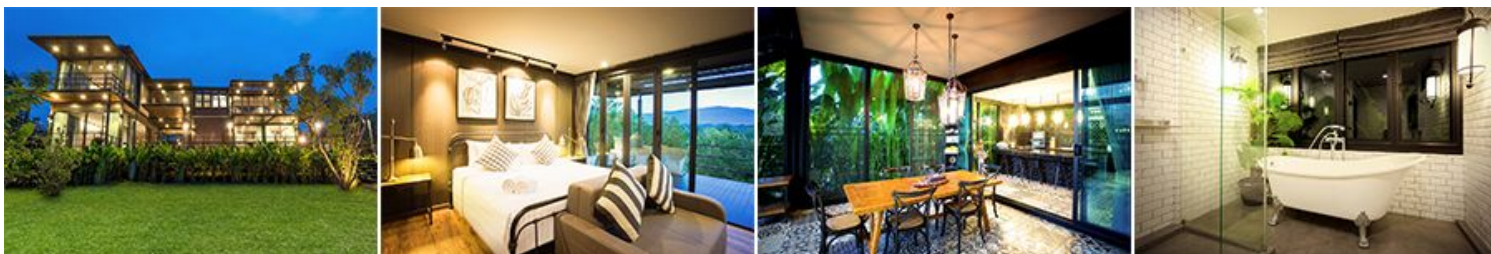

Superior Villa

Double bed (queen size)	Capacity 2 persons (Possibility of an extra bed)
Size 28.5 sqm	32-inch flat screen TV with satellite channels
Garden view	Free in-room Wi-Fi access

Private balcony	Direct dial telephone
Safe deposit box	Electric kettle with complimentary coffee and tea
Bottled water	Hair dryer
Individually controlled air conditioning	Bath amenities and toiletry items
Blackout curtains	Cosmetic mirror in the bathroom
Sofa	Minibar
Slipper	Extension lead
Umbrella	Ashtray
Lighter	Mosquito spray
Flashlight	Hot shower
Bottle opener	Fan
Towels	Private bathroom
lamp	

Deluxe Villa

Double bed (king size) or Twin bed	Capacity 2 persons (Possibility of an extra bed)
Size 35 sqm	32-inch flat screen TV with satellite channels
Garden and mountain view	Free in-room Wi-Fi access
Private balcony	Direct dial telephone
Safe deposit box	Electric kettle with complimentary coffee and tea
Bottled water	Hair dryer
Individually controlled air conditioning	Bath amenities and toiletry items
Blackout curtains	Cosmetic mirror in the bathroom
Sofa	Minibar
Slipper	Extension lead
Umbrella	Ashtray
Lighter	Mosquito spray

Casa Mona

4 bedrooms with king size bed and private bathroom	Capacity 8 persons (Possibility of an extra bed)
Size 350 sqm	32-inch flat screen TV with satellite channels
Garden and mountain view	Free in-room Wi-Fi access
Private balcony	Direct dial telephone
Safe deposit box	Electric kettle with complimentary coffee and tea
Bottled water	Hair dryer
Individually controlled air conditioning	Bath amenities and toiletry items
Blackout curtains	Cosmetic mirror in the bathroom
Sofa	Minibar
Slipper	Extension lead
Umbrella	Ashtray
Lighter	Mosquito spray
Flashlight	Hot shower
Bottle opener	Fan
Towels	Private bathroom
lamp	Living room
Fully equipped kitchen	Desk in front of the villa